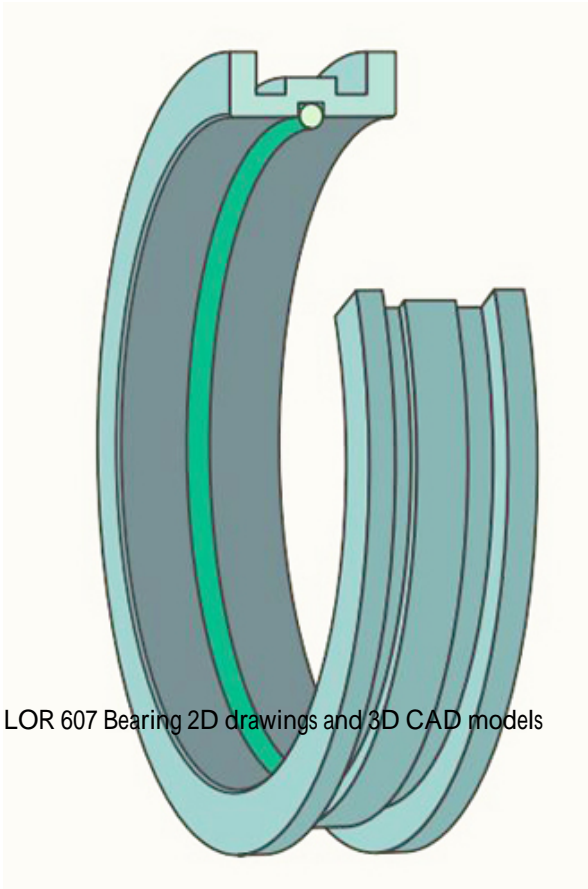

Sealmaster BEARING LTD

LOR 607 Bearing 2D drawings and 3D CAD models

SKF LOR 607 Bearing Seals

Bearing No. LOR 607

seal type:	Labyrinth
compatible bore diameter:	9-15/16 in
seal material:	Nitrile
compatible bearing type:	Spherical Roller